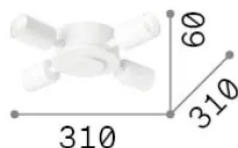

General info

Indoor - Ceiling lamps

Ean	8021696320373
Item	SET UP MPL4
Installation	Ceiling lamps
Warranty	5 years
Gross weight	1.1 kg
Volume	0.004688 m ³

Technical info

Net weight	1 kg
Insulation class	II
Protection index	IP20
Compliance	CE
Operating temperature	0° ~ +40 °C
Dimmer	Non-dimmable
Power output	
Power supply	Not required
Accessories not included	Lampshade

Source info

Integrated source	Light bulb (not included)
Replaceable source	No
Power	E27 max4 x 42 W
Emission	Diffuse
Max consumption	-
Features LED	-
CCT LED	-
Duration LED (t. 25°C)	-
CRI	-
Light beam	-
Useful light flux	-