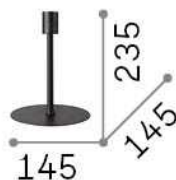

Net weight	0.68 kg
Insulation class	II
Protection index	IP20
Compliance	CE
Operating temperature	0° ~ +40 °C
Dimmer	NO
Power output	220-240 V AC Integrated switch button
Power supply	Not required
Accessories not included	Lampshade

Source info

Integrated source	Light bulb (not included)
Replaceable source	No
Power	E27 max1 x 42 W
Emission	Diffuse
Max consumption	-
Features LED	-
CCT LED	-
Duration LED (t. 25°C)	-
CRI	-
Light beam	-
Useful light flux	-