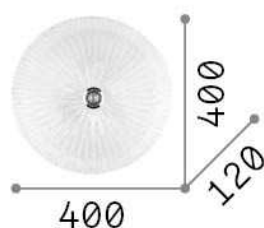

General info

Indoor - Ceiling lamps

Ean	8021696140179
Item	SHELL PL3 AMBRA
Installation	Ceiling lamps
Guarantee	5 years
Gross weight	5.12 kg
Volume	0.038088 m ³

Technical info

Net weight	3.94 kg
Insulation class	I
Protection index	IP20
Compliance	CE
Operating temperature	0° ~ +40 °C
Dimmer	Determined by the light bulb
Power output	220-240 V AC
Power supply	Not required