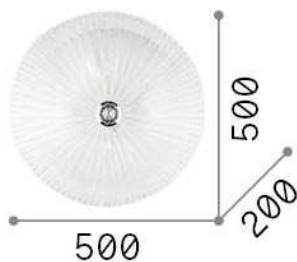

General info

Indoor - Ceiling lamps

| | |
|---------------------|------------------------|
| Ean | 8021696008615 |
| Item | SHELL PL4 TRASPARENTE |
| Installation | Ceiling lamps |
| Guarantee | 5 years |
| Gross weight | 7.99 kg |
| Volume | 0.06468 m ³ |

Technical info

| | |
|------------------------------|------------------------------|
| Net weight | 6.15 kg |
| Insulation class | I |
| Protection index | IP20 |
| Compliance | CE |
| Operating temperature | 0° ~ +40 °C |
| Dimmer | Determined by the light bulb |
| Power output | 220-240 V AC |
| Power supply | Not required |