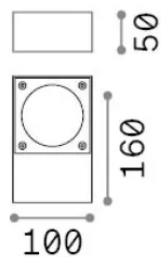

Source info

Integrated source	Light bulb (not included)
Replaceable source	No
Power	GX53 max 1 x 9 W
Emission	Direct
Max consumption	-
Recommended bulb	154008 GX53 9W 4000K CRI80