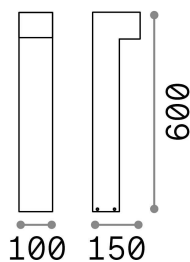

General info

Outdoor - Floor lamps

Ean	8021696213279
Item	SIRIO PT2 H60 COFFEE
Installation	Floor lamps
Guarantee	5 years
Gross weight	1.86 kg
Volume	0.013608 m ³

Technical info

Net weight	1.55 kg
Insulation class	I
Protection index	IP44
Compliance	CE
Operating temperature	-
Dimmer	Determined by the light bulb
Power output	220-240 V AC
Power supply	Not required

Source info

Integrated source	Light bulb (not included)
Replaceable source	No
Power	G9 max 2 x 15 W
Emission	Direct
Max consumption	-