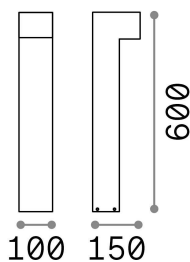

## Outdoor - Floor lamps

<b>Ean</b>	8021696115115
<b>Item</b>	SIRIO PT2 H60 NERO
<b>Installation</b>	Floor lamps
<b>Guarantee</b>	5 years
<b>Gross weight</b>	1.86 kg
<b>Volume</b>	0.013608 m <sup>3</sup>

## Technical info

<b>Net weight</b>	1.55 kg
<b>Insulation class</b>	I
<b>Protection index</b>	IP44
<b>Compliance</b>	CE
<b>Operating temperature</b>	-
<b>Dimmer</b>	Determined by the light bulb
<b>Power output</b>	220-240 V AC
<b>Power supply</b>	Not required