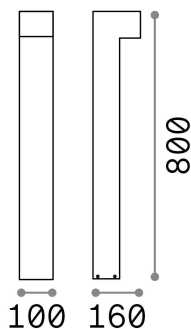

General info

Outdoor - Floor lamps

| | |
|---------------------|-------------------------|
| Ean | 8021696213262 |
| Item | SIRIO PT2 H80 COFFEE |
| Installation | Floor lamps |
| Guarantee | 5 years |
| Gross weight | 2.25 kg |
| Volume | 0.018144 m ³ |

Technical info

| | |
|------------------------------|------------------------------|
| Net weight | 1.88 kg |
| Insulation class | I |
| Protection index | IP44 |
| Compliance | CE |
| Operating temperature | - |
| Dimmer | Determined by the light bulb |
| Power output | 220-240 V AC |
| Power supply | Not required |

Source info

| | |
|---------------------------|---------------------------|
| Integrated source | Light bulb (not included) |
| Replaceable source | No |
| Power | G9 max 2 x 15 W |
| Emission | Direct |
| Max consumption | - |