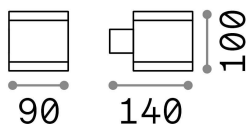

General info

Outdoor - Wall lamps

Ean	8021696144276
Item	SNIF AP1 SQUARE BIANCO
Installation	Wall lamps
Guarantee	5 years
Gross weight	0.67 kg
Volume	0.002723 m ³

Technical info

Net weight	0.6 kg
Insulation class	I
Protection index	IP44
Compliance	CE
Operating temperature	-
Dimmer	Determined by the light bulb
Power output	220-240 V AC
Power supply	Not required

Source info

Integrated source	Light bulb (not included)
Replaceable source	No
Power	G9 max 1 x 40 W
Emission	Direct + Indirect
Max consumption	-