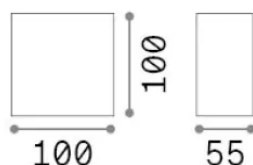

Source info

Integrated source	Integrated LED module
Replaceable source	No
Power	LED 6 W
Emission	Diffuse
Max consumption	max 6 W
Features LED	LED SMD
CCT LED	3000 K
Duration LED (t. 25°C)	50000 h
CRI	> 90
SDCM	3
Light beam flux	600 lm
Useful light flux	400 lm
Photobiological risk	EXEMPT