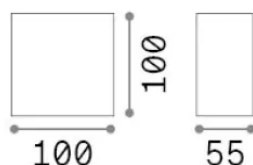

General info

Outdoor - Wall lamps

Ean	8021696326221
Item	SNOW AP 4000K
Installation	Wall lamps
Warranty	5 years
Gross weight	0.39 kg
Volume	0.001296 m ³

Technical info

Net weight	0.17 kg
Insulation class	II
Protection index	IP65
Compliance	CE
Operating temperature	-15° ~ +45 °C
Dimmer	Non-dimmable, On-Off
Power output	220-240 V AC 50/60 Hz
Power supply	Not required

Source info

Integrated source	Integrated LED module
Replaceable source	No
Power	LED 6 W
Emission	Diffuse
Max consumption	max 6 W
Features LED	LED SMD
CCT LED	4000 K
Duration LED (t. 25°C)	50000 h
CRI	> 90
SDCM	3
Light beam flux	660 lm
Useful light flux	440 lm
Photobiological risk	EXEMPT