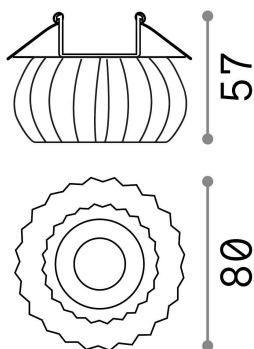

General info

Technical - Recessed lights

Ean	8021696107707
Item	SOUL-2 FI
Installation	Recessed lights
Guarantee	5 years
Gross weight	0.43 kg
Volume	0.0008 m ³

Technical info

Net weight	0.4 kg
Insulation class	II
Protection index	IP20
Compliance	CE
Operating temperature	0° ~ +40 °C
Dimmer	Determined by the light bulb
Power output	220-240 V AC
Power supply	Not required
Recessed specifications	Ø 55 - h. ≥ 55 , 7-15

Source info

Integrated source	Light bulb (not included)
Replaceable source	No
Power	G9 max 1 x 4 W
Emission	Direct
Max consumption	-