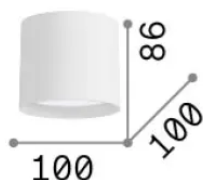

General info

Indoor - Ceiling lamps

Ean	8021696345468
Item	SPIKE LED PL BIANCO
Installation	Ceiling lamps
Warranty	5 years
Gross weight	0.44 kg
Volume	0.001213 m ³

Technical info

Net weight	0.34 kg
Insulation class	II
Protection index	IP20
Compliance	CE
Operating temperature	0° ~ +40 °C [DO NOT COVER]
Dimmer	Non-dimmable, On-Off
Power output	220-240 V AC 50/60 Hz
Power supply	In-built, included Replaceable (by qualified operators only), electronic

Source info

Integrated source	Integrated LED module
Replaceable source	Replaceable (by qualified operators only)
Power	LED 10 W
Emission	Direct
Max consumption	max 10 W
Features LED	LED SMD
CCT LED	3000 K
Duration LED (t. 25°C)	25000 h
CRI	> 90
SDCM	3
Light beam flux	1100 lm
Useful light flux	600 lm
Photobiological risk	1