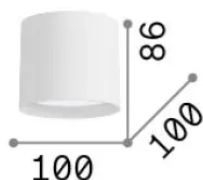

Source info

Integrated source	Integrated LED module
Replaceable source	Replaceable (by qualified operators only)
Power	LED 10 W
Emission	Direct
Max consumption	max 10 W
Features LED	LED SMD
CCT LED	3000 K
Duration LED (t. 25°C)	25000 h
CRI	> 90
SDCM	3
Light beam flux	1100 lm
Useful light flux	600 lm
Photobiological risk	1