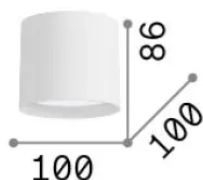

General info

Indoor - Ceiling lamps

Ean	8021696345475
Item	SPIKE LED PL OTTONE
Installation	Ceiling lamps
Warranty	5 years
Gross weight	0.44 kg
Volume	0.001213 m ³

Technical info

Net weight	0.34 kg
Insulation class	II
Protection index	IP20
Compliance	CE
Operating temperature	0° ~ +40 °C [DO NOT COVER]
Dimmer	Non-dimmable, On-Off
Power output	220-240 V AC 50/60 Hz
Power supply	In-built, included Replaceable (by qualified operators only), electronic

Source info

Integrated source	Integrated LED module
Replaceable source	Replaceable (by qualified operators only)
Power	LED 10 W
Emission	Direct
Max consumption	max 10 W
Features LED	LED SMD
CCT LED	3000 K
Duration LED (t. 25°C)	25000 h
CRI	> 90
SDCM	3
Light beam flux	1100 lm
Useful light flux	600 lm
Photobiological risk	1