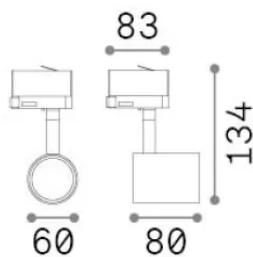

General info

Technical - Spotlights and Tracks

Ean	8021696337517
Item	SPOT TR 1-PHASE NERO
Installation	Spotlights and Tracks
Warranty	5 years
Gross weight	0.35 kg
Volume	0.001507 m ³

Technical info

Net weight	0.26 kg
Insulation class	II
Protection index	IP20
Compliance	CE
Operating temperature	0° ~ +40 °C
Dimmer	Non-dimmable, On-Off, TRIAC
Power output	220-240 V AC
Power supply	Not required

Source info

Integrated source	Light bulb (not included)
Replaceable source	No
Power	GU10 max 1 x 28 W
Emission	Direct
Max consumption	-
Recommended bulb	108292 GU10 05W 410Lm 3000K CR190