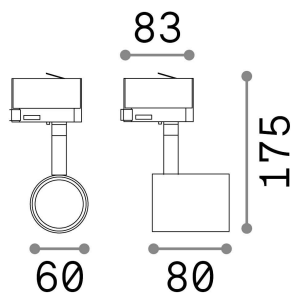

## Technical - Spotlights and Tracks

<b>Ean</b>	8021696229720
<b>Item</b>	SPOT TRACK NERO
<b>Installation</b>	Spotlights and Tracks
<b>Guarantee</b>	5 years
<b>Gross weight</b>	0.4 kg
<b>Volume</b>	0.001544 m <sup>3</sup>

## Technical info

<b>Net weight</b>	0.25 kg
<b>Insulation class</b>	II
<b>Protection index</b>	IP20
<b>Compliance</b>	CE
<b>Operating temperature</b>	0° ~ +40 °C
<b>Dimmer</b>	Determined by the light bulb, On-Off
<b>Power output</b>	120-240 V AC
<b>Power supply</b>	Not required
<b>Adjustability</b>	YES

## Source info

<b>Integrated source</b>	Light bulb (not included)
<b>Replaceable source</b>	No
<b>Power</b>	GU10 max 1 x 50 W
<b>Emission</b>	Direct
<b>Max consumption</b>	max 50,00 W