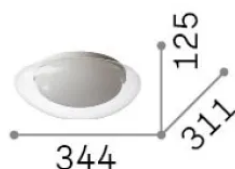

General info

Indoor - Ceiling lamps

Ean	8021696332406
Item	SQUISH PL D34
Installation	Ceiling lamps
Warranty	5 years
Gross weight	1.6 kg
Volume	0.022835 m ³

Technical info

Net weight	0.76 kg
Insulation class	I
Protection index	IP20
Compliance	CE
Operating temperature	0° ~ +40 °C
Dimmer	Non-dimmable, On-Off
Power output	220-240 V AC 50/60 Hz
Power supply	Not required

Source info

Integrated source	Integrated LED module
Replaceable source	Replaceable (by qualified operators only)
Power	LED 10 W
Emission	Diffuse
Max consumption	max 10 W
Features LED	LED SMD
CCT LED	3000 K
Duration LED (t. 25°C)	25000 h
CRI	> 90
SDCM	3
Light beam	140°
Light beam flux	920 lm
Useful light flux	600 lm
Photobiological risk	EXEMPT