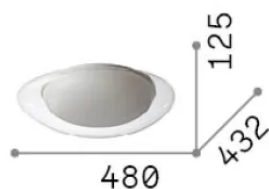

General info

Indoor - Ceiling lamps

Ean	8021696332413
Item	SQUISH PL D48
Installation	Ceiling lamps
Warranty	5 years
Gross weight	2.8 kg
Volume	0.042929 m ³

Technical info

Net weight	2.19 kg
Insulation class	I
Protection index	IP20
Compliance	CE
Operating temperature	0° ~ +40 °C
Dimmer	Non-dimmable, On-Off
Power output	220-240 V AC 50/60 Hz
Power supply	Not required

Source info

Integrated source	Integrated LED module
Replaceable source	Replaceable (by qualified operators only)
Power	LED 18 W
Emission	Diffuse
Max consumption	max 18 W
Features LED	LED SMD
CCT LED	3000 K
Duration LED (t. 25°C)	25000 h
CRI	> 90
SDCM	3
Light beam	140°
Light beam flux	1850 lm
Useful light flux	1110 lm
Photobiological risk	EXEMPT