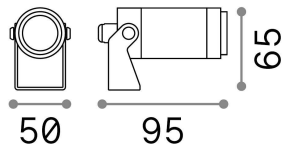

General info

Outdoor - Spotlights

Ean	8021696248394
Item	STARLIGHT PR 05.5W 3000K
Installation	Spotlights
Guarantee	5 years
Gross weight	0.35 kg
Volume	0.00045 m ³

Technical info

Net weight	0.28 kg
Insulation class	III
Protection index	IP68
Compliance	CE
Operating temperature	-15° ~ +45 °C
Dimmer	NO, On-Off
Power output	24 V DC
Power supply	Required, remoted, not included
Load resistance	IK07
Adjustability	YES
Accessories not included	Glare shielding cover, Waterproof connection, Ground fixing spike, Remote on-off driver

Source info

Integrated source	Integrated LED module
Replaceable source	Replaceable (by qualified operators only)
Power	5,5 W
Emission	Direct
Max consumption	max 5,50 W
Features LED	LED COB CITIZEN / BRIDGEL
CCT LED	3000 K
Duration LED (t. 25°C)	50000 h
CRI	> 80
SDCM	3
Light beam	30°
Light beam flux	600 lm
Useful light flux	530 lm