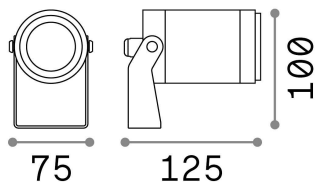

General info

Outdoor - Spotlights

Ean	8021696245072
Item	STARLIGHT PR 10.0W 4000K
Installation	Spotlights
Guarantee	5 years
Gross weight	1.23 kg
Volume	0.00144 m ³

Technical info

Net weight	0.95 kg
Insulation class	III
Protection index	IP68
Compliance	CE
Operating temperature	-15° ~ +45 °C
Dimmer	NO, On-Off
Power output	24 V DC
Power supply	Required, remoted, not included
Load resistance	IK07
Adjustability	YES
Accessories not included	Glare shielding cover, Waterproof connection, Ground fixing spike, Remote on-off driver

Source info

Integrated source	Integrated LED module
Replaceable source	Replaceable (by qualified operators only)
Power	10 W
Emission	Direct
Max consumption	max 10,00 W
Features LED	LED COB BRIDGELUX
CCT LED	4000 K
Duration LED (t. 25°C)	50000 h
CRI	> 80
SDCM	3
Light beam	30°
Light beam flux	1050 lm
Useful light flux	870 lm