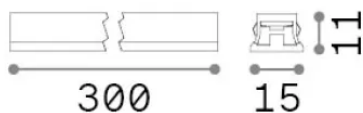

## Technical info

Net weight	0.08 kg
Insulation class	III
Protection index	IP20
Compliance	CE
Operating temperature	0° ~ +40 °C
Dimmer	1, Phase-cut
Power output	48 V DC
Power supply	Required, remoted, not included NO
Accessories not included	Stick profile