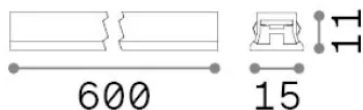

## Technical info

Net weight	0.14 kg
Insulation class	III
Protection index	IP20
Compliance	CE
Operating temperature	0° ~ +40 °C
Dimmer	1, Phase-cut
Power output	48 V DC
Power supply	Required, remoted, not included NO
Accessories not included	Stick profile