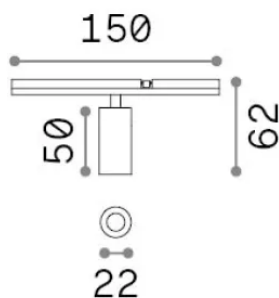

General info

Technical - Systems

Ean	8021696345048
Item	STICK TRACK SINGLE 03W 2700K
Installation	Systems
Warranty	5 years
Gross weight	0.2 kg
Volume	0.000593 m ³

Technical info

Net weight	0.1 kg
Insulation class	III
Protection index	IP20
Compliance	CE
Operating temperature	0° ~ +40 °C
Dimmer	1, Phase-cut
Power output	48 V DC
Power supply	Required, remoted, not included NO
Accessories not included	Stick profile

Source info

Integrated source	Integrated LED module
Replaceable source	No
Power	3 W
Emission	Direct
Max consumption	max 3 W
Features LED	LED COB BRIDGELUX
CCT LED	2700 K
Duration LED (t. 25°C)	50000 h
CRI	> 90
SDCM	3
Light beam	24°
Light beam flux	200 lm
Useful light flux	140 lm
Photobiological risk	1
Standby power	< 0.50 W