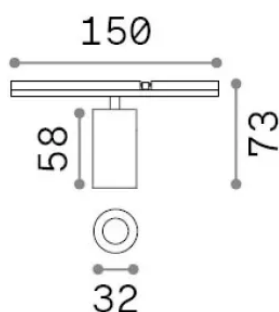

General info

Technical - Systems

Ean	8021696345055
Item	STICK TRACK SINGLE 05W 2700K
Installation	Systems
Warranty	5 years
Gross weight	0.3 kg
Volume	0.000593 m ³

Technical info

Net weight	0.2 kg
Insulation class	III
Protection index	IP20
Compliance	CE
Operating temperature	0° ~ +40 °C
Dimmer	1, Phase-cut
Power output	48 V DC
Power supply	Required, remoted, not included NO
Accessories not included	Stick profile

Source info

Integrated source	Integrated LED module
Replaceable source	No
Power	5 W
Emission	Direct
Max consumption	max 5 W
Features LED	LED COB BRIDGELUX
CCT LED	2700 K
Duration LED (t. 25°C)	50000 h
CRI	> 90
SDCM	3
Light beam	30°
Light beam flux	390 lm
Useful light flux	300 lm
Photobiological risk	1
Standby power	< 0.50 W