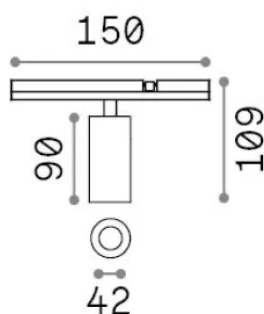

## Technical - Systems

Ean	8021696345062
Item	STICK TRACK SINGLE 07W 2700K
Installation	Systems
Warranty	5 years
Gross weight	0.3 kg
Volume	0.000725 m <sup>3</sup>

## Technical info

Net weight	0.18 kg
Insulation class	III
Protection index	IP20
Compliance	CE
Operating temperature	0° ~ +40 °C
Dimmer	1, Phase-cut
Power output	48 V DC
Power supply	Required, remoted, not included NO
Accessories not included	Stick profile