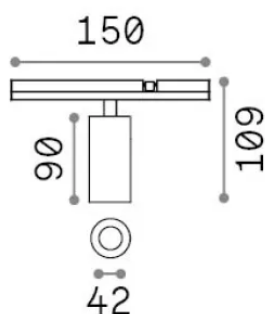

General info

Technical - Systems

Ean	8021696343501
Item	STICK TRACK SINGLE 07W 3000K
Installation	Systems
Warranty	5 years
Gross weight	0.3 kg
Volume	0.000725 m ³

Technical info

Net weight	0.18 kg
Insulation class	III
Protection index	IP20
Compliance	CE
Operating temperature	0° ~ +40 °C
Dimmer	1, Phase-cut
Power output	48 V DC
Power supply	Required, remoted, not included NO
Accessories not included	Stick profile

Source info

Integrated source	Integrated LED module
Replaceable source	No
Power	7 W
Emission	Direct
Max consumption	max 7 W
Features LED	LED COB BRIDGELUX
CCT LED	3000 K
Duration LED (t. 25°C)	50000 h
CRI	> 90
SDCM	3
Light beam	36°
Light beam flux	620 lm
Useful light flux	540 lm
Photobiological risk	1
Standby power	< 0.50 W