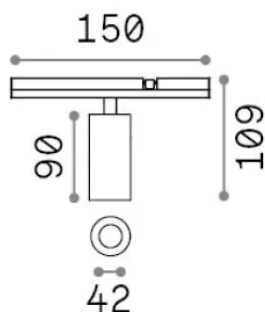

## Technical - Systems

<b>Ean</b>	8021696345079
<b>Item</b>	STICK TRACK SINGLE 10W 2700K
<b>Installation</b>	Systems
<b>Warranty</b>	5 years
<b>Gross weight</b>	0.3 kg
<b>Volume</b>	0.000725 m <sup>3</sup>

## Technical info

<b>Net weight</b>	0.18 kg
<b>Insulation class</b>	III
<b>Protection index</b>	IP20
<b>Compliance</b>	CE
<b>Operating temperature</b>	0° ~ +40 °C
<b>Dimmer</b>	1, Phase-cut
<b>Power output</b>	48 V DC
<b>Power supply</b>	Required, remoted, not included NO
<b>Accessories not included</b>	Stick profile