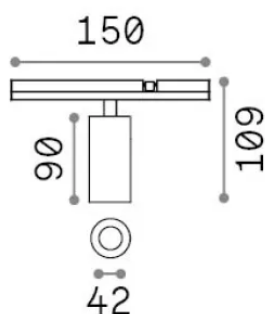

## Technical - Systems

<b>Ean</b>	8021696343518
<b>Item</b>	STICK TRACK SINGLE 10W 3000K
<b>Installation</b>	Systems
<b>Warranty</b>	5 years
<b>Gross weight</b>	0.3 kg
<b>Volume</b>	0.000725 m <sup>3</sup>

## Technical info

<b>Net weight</b>	0.18 kg
<b>Insulation class</b>	III
<b>Protection index</b>	IP20
<b>Compliance</b>	CE
<b>Operating temperature</b>	0° ~ +40 °C
<b>Dimmer</b>	1, Phase-cut
<b>Power output</b>	48 V DC
<b>Power supply</b>	Required, remoted, not included NO
<b>Accessories not included</b>	Stick profile