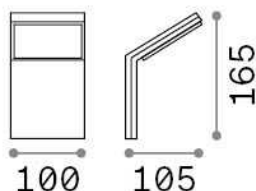

Source info

Integrated source	Integrated LED module
Replaceable source	No
Power	9 W
Emission	Direct
Max consumption	max 9,00 W
Features LED	LED SMD
CCT LED	4000 K
Duration LED (t. 25°C)	30000 h
CRI	> 80
Light beam	120°
Light beam flux	1100 lm
Useful light flux	830 lm