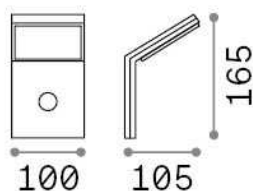

General info

Outdoor - Wall lamps

Ean	8021696221519
Item	STYLE AP SENSOR ANTRACITE 4000K
Installation	Wall lamps
Guarantee	5 years
Gross weight	0.48 kg
Volume	0.00184 m ³

Technical info

Net weight	0.4 kg
Insulation class	I
Protection index	IP54
Compliance	CE
Operating temperature	-15° ~ +45 °C
Dimmer	NO, On-Off, PIR Motion Sensor
Power output	100-240 V AC 50/60 Hz
Power supply	In-built, included Replaceable (by qualified operators only), electronic

Source info

Integrated source	Integrated LED module
Replaceable source	No
Power	9,5 W
Emission	Direct
Max consumption	max 9,50 W
Features LED	LED SMD
CCT LED	4000 K
Duration LED (t. 25°C)	30000 h
CRI	> 80
Light beam	120°
Light beam flux	1100 lm
Useful light flux	830 lm
Standby power	< 0.50 W