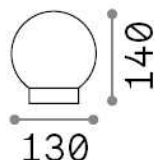

General info

Outdoor - Table lamps

| | |
|---------------------|-------------------------|
| Ean | 8021696278148 |
| Item | SUN TL |
| Installation | Table lamps |
| Guarantee | 5 years |
| Gross weight | 0.65 kg |
| Volume | 0.009702 m ³ |

Technical info

| | |
|------------------------------|---|
| Net weight | 0.4 kg |
| Insulation class | III |
| Protection index | IP44 |
| Compliance | CE |
| Operating temperature | 0° ~ +40 °C |
| Dimmer | NO, On-Off |
| Power output | 5 V DC 50/60 Hz Integrated switch button Touch switch Integrated USB socket |
| Battery | YES |
| Power supply | Separate, included Replaceable, electronic |

Source info

| | |
|-------------------------------|------------------------------------|
| Integrated source | Integrated LED module |
| Replaceable source | No |
| Power | LED 4 W |
| Emission | Diffuse |
| Max consumption | max 4,00 W |
| Features LED | LED SMD |
| CCT LED | 3000 K |
| Duration LED (t. 25°C) | 30000 h |
| CRI | > 80 |
| Light beam flux | 700 lm |
| Useful light flux | 500 lm |
| Photobiological risk | 1 |
| Bulb included | 1 - E14 OLIVA 4W 3000K CRI80 SATIN |