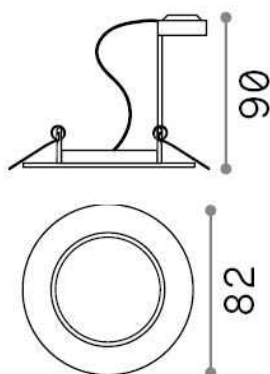

General info

Technical - Recessed lights

Ean	8021696083179
Item	SWING FI BIANCO
Installation	Recessed lights
Guarantee	5 years
Gross weight	0.22 kg
Volume	0.000325 m ³

Technical info

Net weight	0.2 kg
Insulation class	II
Protection index	IP20
Compliance	CE
Operating temperature	0° ~ +40 °C
Dimmer	Determined by the light bulb
Power output	220-240 V AC
Power supply	Not required
Recessed specifications	Ø 70 - h. ≥ 95 , 3-12
Adjustability	vert. 0°-45° , orizz. 0°-360°

Source info

Integrated source	Light bulb (not included)
Replaceable source	No
Power	GU10 max 1 x 28 W
Emission	Direct
Max consumption	-