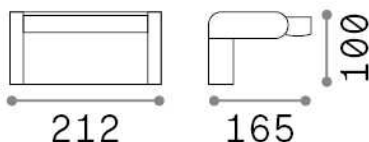

General info

Outdoor - Wall lamps

Ean	8021696287683
Item	SWIPE AP ANTRACITE
Installation	Wall lamps
Guarantee	5 years
Gross weight	1.32 kg
Volume	0.005463 m ³

Technical info

Net weight	1.2 kg
Insulation class	I
Protection index	IP54
Compliance	CE
Operating temperature	-15° ~ +45 °C
Dimmer	NO, On-Off
Power output	220-240 V AC 50/60 Hz
Power supply	In-built, included Replaceable (by qualified operators only), electronic
Adjustability	vert. 0°-350°

Source info

Integrated source	Integrated LED module
Replaceable source	No
Power	LED 20,5 W
Emission	Direct
Max consumption	max 20,50 W
Features LED	LED SMD
CCT LED	3000 K
Duration LED (t. 25°C)	50000 h
CRI	> 80
Light beam	105°
Light beam flux	2000 lm
Useful light flux	1390 lm
Photobiological risk	1
Bulb included	1 - E14 OLIVA 4W 3000K CRI80 SATIN