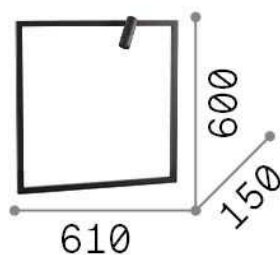

General info

Indoor - Wall lamps

Ean	8021696271897
Item	SYNTESI AP SQUARE NERO
Installation	Wall lamps
Guarantee	5 years
Gross weight	1.59 kg
Volume	0.069615 m ³

Technical info

Net weight	1.14 kg
Insulation class	II
Protection index	IP20
Compliance	CE
Operating temperature	0° ~ +40 °C
Dimmer	NO, On-Off
Power output	220-240 V AC 50/60 Hz
Power supply	In-built, included Replaceable (by qualified operators only), electronic
Adjustability	vert. 0°-90°, orizz. 0°-350°

Source info

Integrated source	Integrated LED module
Replaceable source	Replaceable (by qualified operators only)
Power	LED 5 W
Emission	Direct
Max consumption	max 5,00 W
Features LED	LED COB CREE
CCT LED	3000 K
Duration LED (t. 25°c)	30000 h
CRI	> 90
Light beam	18°
Light beam flux	500 lm
Useful light flux	250 lm
Photobiological risk	2
Bulb included	1 - E14 OLIVA 4W 3000K CRI80 SATIN