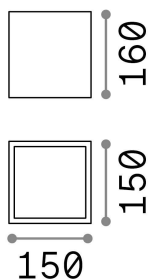

General info

Outdoor - Ceiling lamps

Ean	8021696251547
Item	TECHO PL1 BIG COFFEE
Installation	Ceiling lamps
Guarantee	5 years
Gross weight	1.82 kg
Volume	0.004884 m ³

Technical info

Net weight	1.7 kg
Insulation class	I
Protection index	IP54
Compliance	CE
Operating temperature	-15° ~ +45 °C
Dimmer	Determined by the light bulb
Power output	220-240 V AC
Power supply	Not required

Source info

Integrated source	Light bulb (not included)
Replaceable source	No
Power	GU10 max 1 x 20 W
Emission	Direct
Max consumption	-