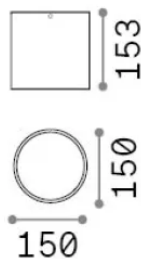

Source info

Integrated source	Light bulb (not included)
Replaceable source	No
Power	GU10 max 1 x 20 W
Emission	Direct
Max consumption	-
Recommended bulb	253398 GU10 10W 780Lm 4000K CR180