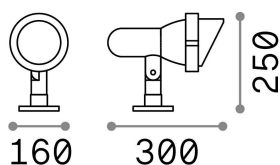

General info

Outdoor - Wall lamps

Ean	8021696046167
Item	TERRA AP1 BIG ANTRACITE
Installation	Wall lamps
Guarantee	5 years
Gross weight	1.48 kg
Volume	0.009072 m ³

Technical info

Net weight	1.14 kg
Insulation class	I
Protection index	IP65
Compliance	CE
Operating temperature	-15° ~ +45 °C
Dimmer	Determined by the light bulb
Power output	220-240 V AC
Power supply	Not required
Load resistance	IK06
Adjustability	vert. 0°-90°

Source info

Integrated source	Light bulb (not included)
Replaceable source	No
Power	E27 max 1 x 42 W
Emission	Direct
Max consumption	-