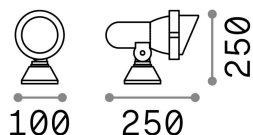

General info

Outdoor - Wall lamps

Ean	8021696046181
Item	TERRA AP1 SMALL ANTRACITE
Installation	Wall lamps
Guarantee	5 years
Gross weight	0.69 kg
Volume	0.00235 m ³

Technical info

Net weight	0.53 kg
Insulation class	I
Protection index	IP65
Compliance	CE
Operating temperature	-15° ~ +45 °C
Dimmer	Determined by the light bulb
Power output	220-240 V AC
Power supply	Not required
Adjustability	vert. 0°-90°

Source info

Integrated source	Light bulb (not included)
Replaceable source	No
Power	GU10 max 1 x 28 W
Emission	Direct
Max consumption	-