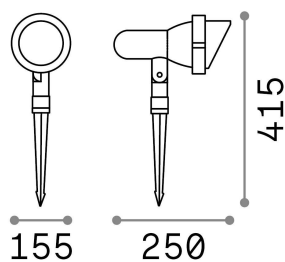

General info

Outdoor - Spotlights

Ean	8021696033044
Item	TERRA PR1 BIG ANTRACITE
Installation	Spotlights
Guarantee	5 years
Gross weight	1.6 kg
Volume	0.008628 m ³

Technical info

Net weight	1.23 kg
Insulation class	I
Protection index	IP65
Compliance	CE
Operating temperature	-15° ~ +45 °C
Dimmer	Determined by the light bulb
Power output	220-240 V AC
Power supply	Not required
Adjustability	YES

Source info

Integrated source	Light bulb (not included)
Replaceable source	No
Power	E27 max 1 x 42 W
Emission	Direct
Max consumption	-