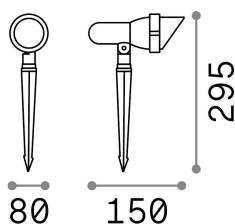

## Outdoor - Spotlights

<b>Ean</b>	8021696033037
<b>Item</b>	TERRA PR1 SMALL ANTRACITE
<b>Installation</b>	Spotlights
<b>Guarantee</b>	5 years
<b>Gross weight</b>	0.67 kg
<b>Volume</b>	0.00378 m <sup>3</sup>

## Technical info

<b>Net weight</b>	0.52 kg
<b>Insulation class</b>	I
<b>Protection index</b>	IP65
<b>Compliance</b>	CE
<b>Operating temperature</b>	-15° ~ +45 °C
<b>Dimmer</b>	Determined by the light bulb
<b>Power output</b>	220-240 V AC
<b>Power supply</b>	Not required
<b>Adjustability</b>	YES