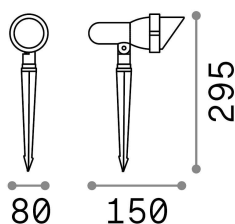

## Outdoor - Spotlights

<b>Ean</b>	8021696106205
<b>Item</b>	TERRA PR1 SMALL BIANCO
<b>Installation</b>	Spotlights
<b>Guarantee</b>	5 years
<b>Gross weight</b>	0.67 kg
<b>Volume</b>	0.00378 m <sup>3</sup>

## Technical info

<b>Net weight</b>	0.52 kg
<b>Insulation class</b>	I
<b>Protection index</b>	IP65
<b>Compliance</b>	CE
<b>Operating temperature</b>	-15° ~ +45 °C
<b>Dimmer</b>	Determined by the light bulb
<b>Power output</b>	220-240 V AC
<b>Power supply</b>	Not required
<b>Adjustability</b>	YES