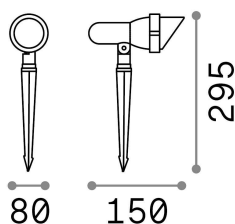

General info

Outdoor - Spotlights

Ean	8021696163727
Item	TERRA PR1 SMALL COFFEE
Installation	Spotlights
Guarantee	5 years
Gross weight	0.67 kg
Volume	0.00378 m ³

Technical info

Net weight	0.52 kg
Insulation class	I
Protection index	IP65
Compliance	CE
Operating temperature	-15° ~ +45 °C
Dimmer	Determined by the light bulb
Power output	220-240 V AC
Power supply	Not required
Adjustability	YES

Source info

Integrated source	Light bulb (not included)
Replaceable source	No
Power	GU10 max 1 x 28 W
Emission	Direct
Max consumption	-