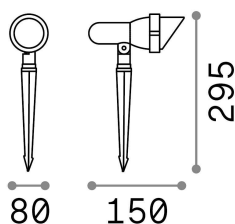

General info

Outdoor - Spotlights

Ean	8021696046211
Item	TERRA PR1 SMALL NERO
Installation	Spotlights
Guarantee	5 years
Gross weight	0.67 kg
Volume	0.00378 m ³

Technical info

Net weight	0.52 kg
Insulation class	I
Protection index	IP65
Compliance	CE
Operating temperature	-15° ~ +45 °C
Dimmer	Determined by the light bulb
Power output	220-240 V AC
Power supply	Not required
Adjustability	YES

Source info

Integrated source	Light bulb (not included)
Replaceable source	No
Power	GU10 max 1 x 28 W
Emission	Direct
Max consumption	-