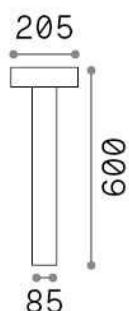

General info

Outdoor - Floor lamps

Ean	8021696316048
Item	TESLA PT4 H60 COFFEE
Installation	Floor lamps
Guarantee	5 years
Gross weight	3.08 kg
Volume	0.027342 m ³

Technical info

Net weight	2.56 kg
Insulation class	I
Protection index	IP44
Compliance	CE
Operating temperature	-15° ~ +45 °C
Dimmer	Determined by the light bulb
Power output	220-240 V AC
Power supply	Not required

Source info

Integrated source	Light bulb (not included)
Replaceable source	No
Power	G9 max 4 x 15 W
Emission	Direct
Max consumption	-