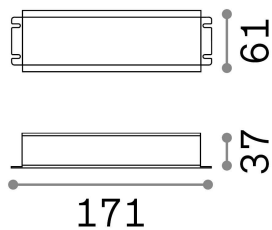

General info

Outdoor - Accessories

Ean	8021696272108
Item	THOR DRIVER ON-OFF 040W 24Vdc
Installation	Accessories
Guarantee	5 years
Gross weight	0.73 kg
Volume	0.000455 m ³

Technical info

Net weight	0.65 kg
Compliance	CE
Operating temperature	-15° ~ +45 °C
Accessory type	Required
Power output	100-240 V AC / 130-270 V DC 48 V DC 50/60 Hz