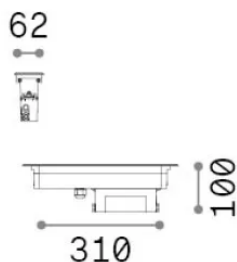

General info

Outdoor - Recessed lights

Ean	8021696351278
Item	THOR FI D29 3000K
Installation	Recessed lights
Warranty	5 years
Gross weight	2.6 kg
Volume	-

Technical info

Net weight	2 kg
Insulation class	II
Protection index	IP67
Compliance	CE
Operating temperature	-15° ~ +45 °C
Dimmer	Non-dimmable, On-Off
Power output	220-240 V AC 50/60 Hz
Power supply	In-built, included NO, electronic

Source info

Integrated source	Integrated LED module
Replaceable source	Replaceable (by qualified operators only)
Power	LED 10 W
Emission	Direct
Max consumption	max 10 W
Features LED	LED SMD OSRAM
CCT LED	3000 K
Duration LED (t. 25°C)	50000 h
CRI	> 90
SDCM	3
Light beam	26°
Light beam flux	850 lm
Useful light flux	580 lm
Photobiological risk	2