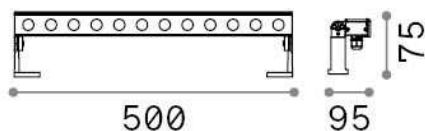

General info

Outdoor - Spotlights

Ean	8021696261331
Item	THOR PR D050 ANTRACITE 3000K
Installation	Spotlights
Guarantee	5 years
Gross weight	1.71 kg
Volume	0.00572 m ³

Technical info

Net weight	1.49 kg
Insulation class	III
Protection index	IP65
Compliance	CE
Operating temperature	-15° ~ +45 °C
Dimmer	NO, On-Off
Power output	24 V DC
Power supply	Required, remoted, not included
Load resistance	IK06
Adjustability	vert. 0°-90°
Accessories not included	Glare shielding cover, Remote on-off driver

Source info

Integrated source	Integrated LED module
Replaceable source	No
Power	20 W
Emission	Direct
Max consumption	max 20,00 W
Features LED	LED SMD OSRAM
CCT LED	3000 K
Duration LED (t. 25°C)	50000 h
CRI	> 80
SDCM	3
Light beam	28°
Light beam flux	2300 lm
Useful light flux	1850 lm