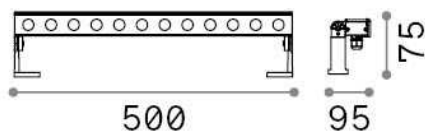

General info

Outdoor - Spotlights

Ean	8021696322131
Item	THOR PR D050 ANTRACITE 4000K
Installation	Spotlights
Guarantee	5 years
Gross weight	1.65 kg
Volume	0.00572 m ³

Technical info

Net weight	1.49 kg
Insulation class	III
Protection index	IP65
Compliance	CE
Operating temperature	-15° ~ +45 °C
Dimmer	NO, On-Off
Power output	24 V DC
Power supply	Required, remoted, not included
Adjustability	vert. 0°-90°
Accessories not included	Glare shielding cover, Remote on-off driver

Source info

Integrated source	Integrated LED module
Replaceable source	No
Power	20 W
Emission	Direct
Max consumption	max 20,00 W
Features LED	LED SMD OSRAM
CCT LED	4000 K
Duration LED (t. 25°C)	50000 h
CRI	> 80
SDCM	3
Light beam	28°
Light beam flux	2450 lm
Useful light flux	1970 lm