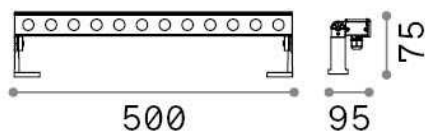

General info

Outdoor - Spotlights

Ean	8021696322148
Item	THOR PR D050 BIANCO 4000K
Installation	Spotlights
Guarantee	5 years
Gross weight	1.65 kg
Volume	0.00572 m ³

Technical info

Net weight	1.49 kg
Insulation class	III
Protection index	IP65
Compliance	CE
Operating temperature	-15° ~ +45 °C
Dimmer	NO, On-Off
Power output	24 V DC
Power supply	Required, remoted, not included
Adjustability	vert. 0°-90°
Accessories not included	Glare shielding cover, Remote on-off driver

Source info

Integrated source	Integrated LED module
Replaceable source	No
Power	20 W
Emission	Direct
Max consumption	max 20,00 W
Features LED	LED SMD OSRAM
CCT LED	4000 K
Duration LED (t. 25°C)	50000 h
CRI	> 80
SDCM	3
Light beam	28°
Light beam flux	2450 lm
Useful light flux	1970 lm